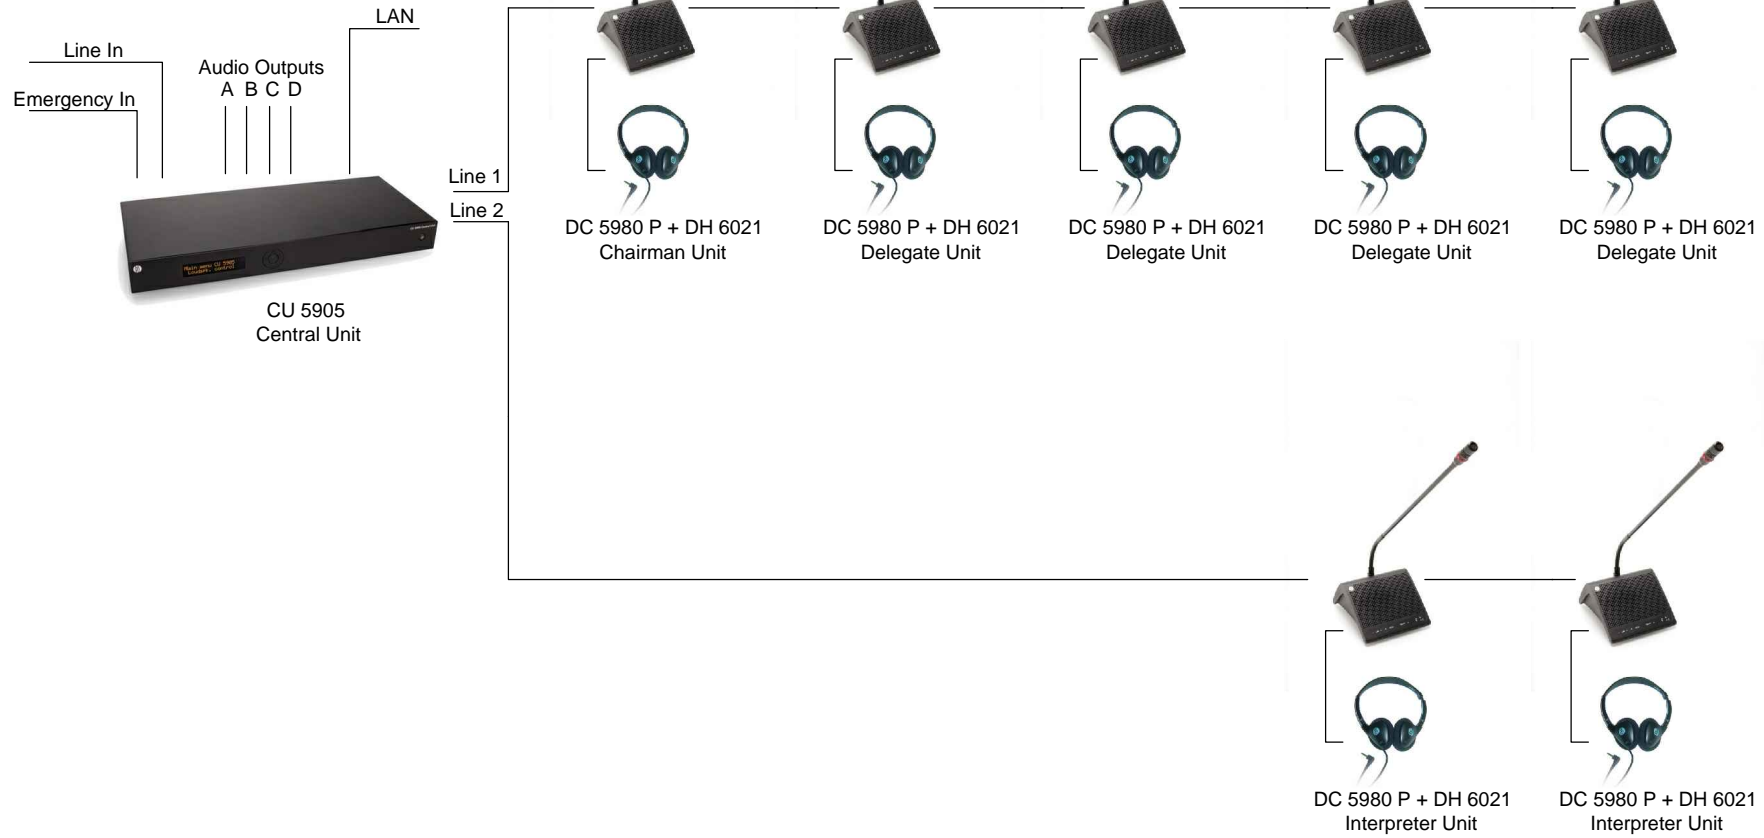

# DCS 6000 DIGITAL CONFERENCE SYSTEM

The DDS 5900 shown has 2 chains with a capacity of total 60 units

Dual Line with Interpreter