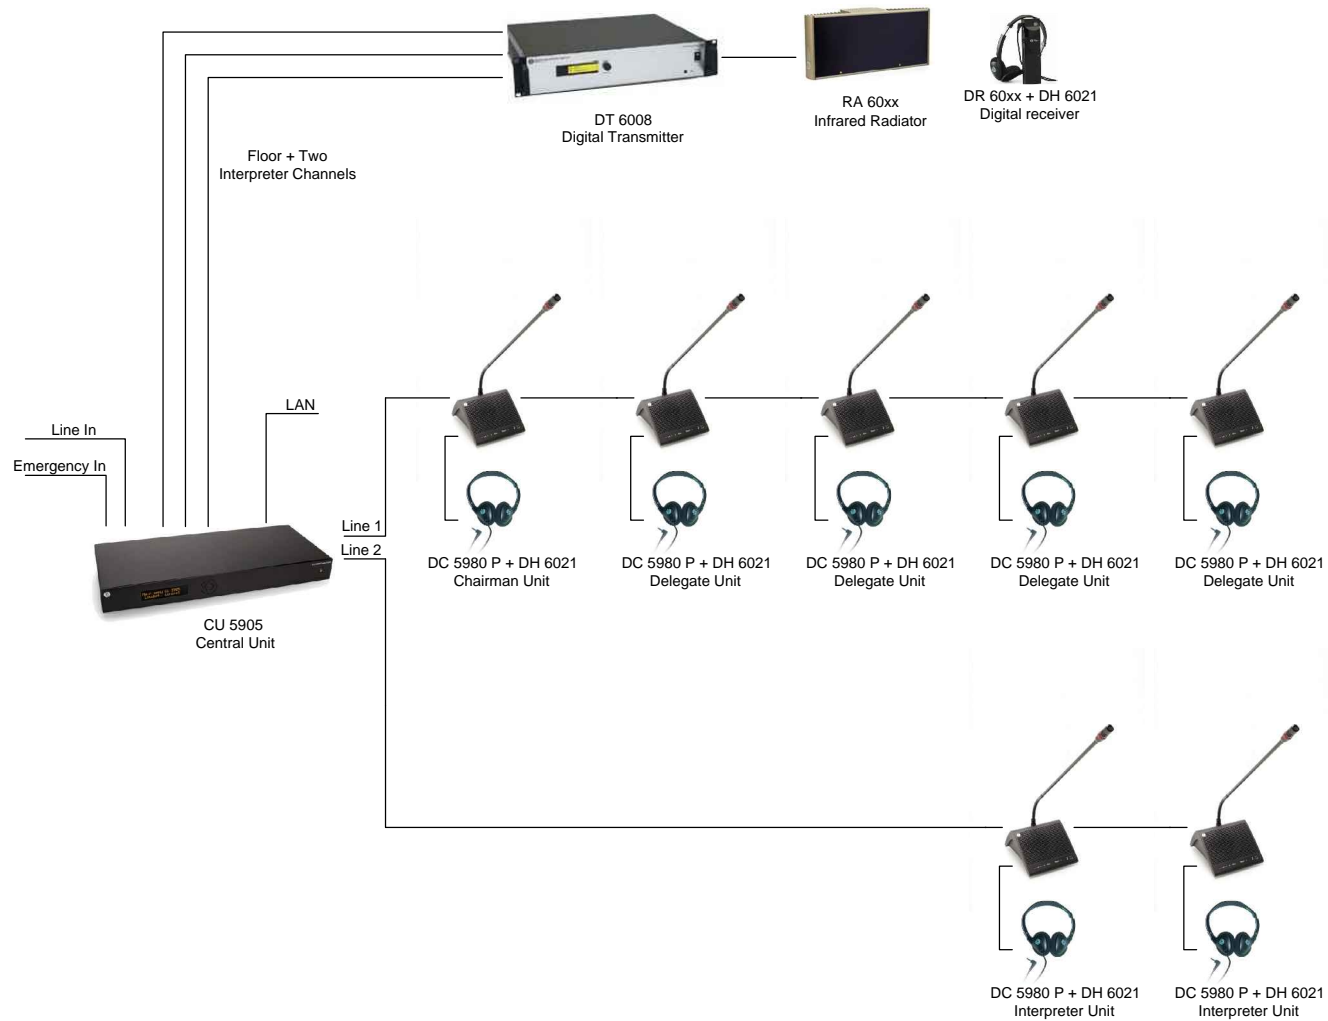

# DCS 6000 DIGITAL CONFERENCE SYSTEM

The DDS 5900 shown has 2 chains with a capacity of total 60 units

Dual Line with IR