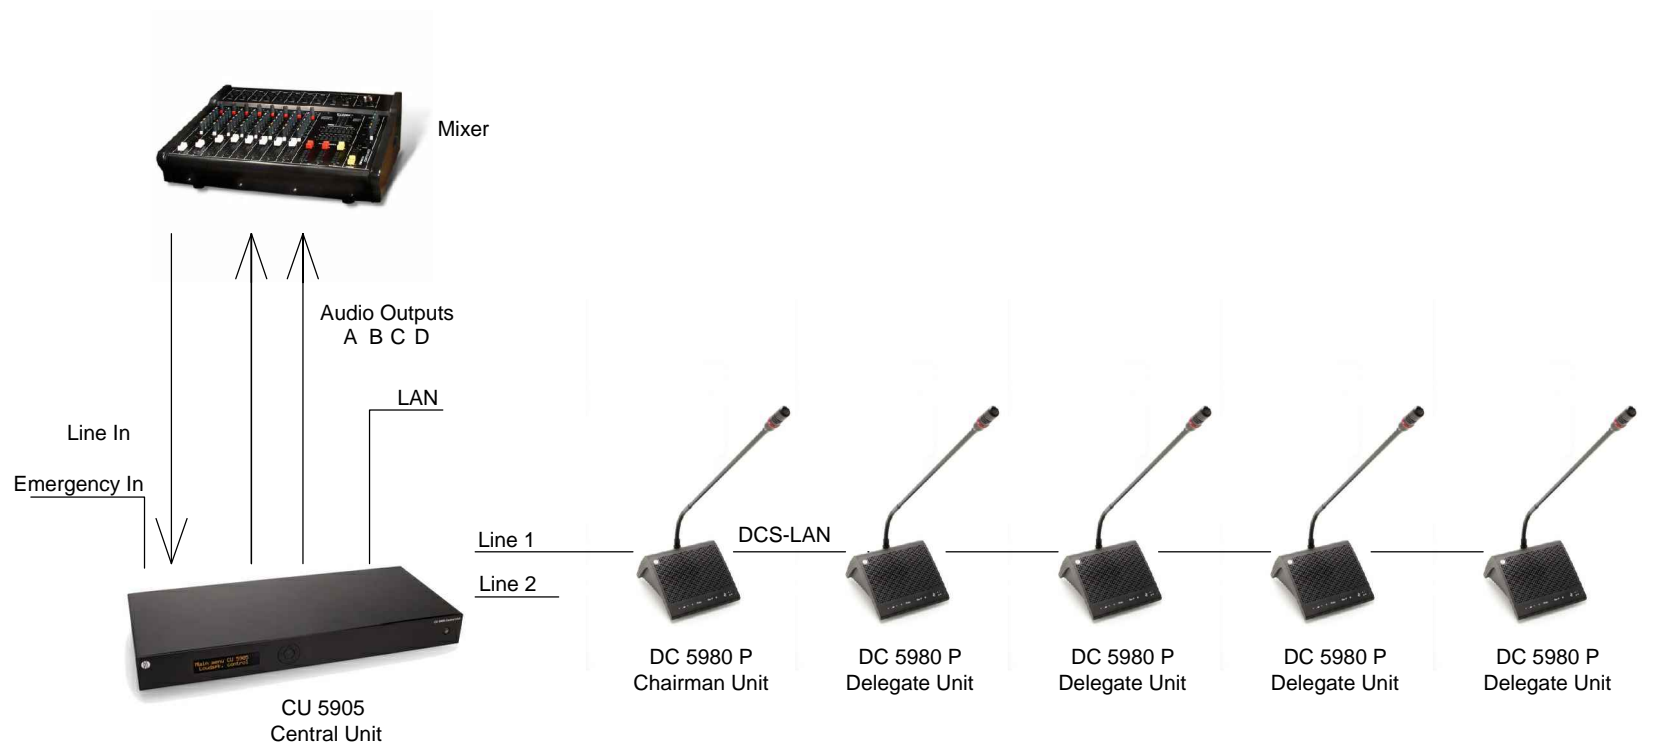

DCS 6000 DIGITAL CONFERENCE SYSTEM

The DDS 5900 shown has 2 chains with a capacity of total 60 units

DUAL LINE
WITH I/O